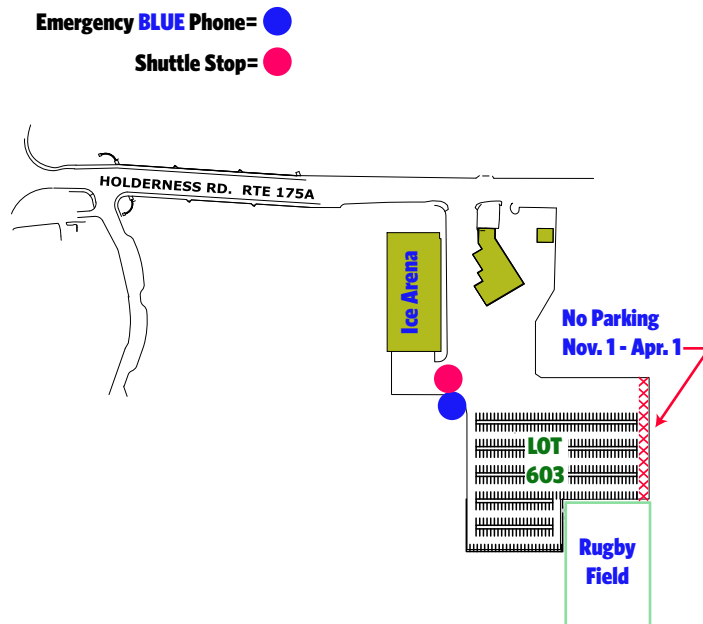

# Ice Arena

Park at Your Own Risk – This area is prone to flooding.  
Please sign up for Emergency Text Alerts to keep informed of flooding conditions.  
<https://www.plymouth.edu/webapp/interrupt/>  
Please be sure your car is locked at all times while parked and unattended.  
This placard authorizes this vehicle to be parked in Lot 603/Ice Arena parking only.  
Please hang this placard permit on the rearview mirror or placed on the dashboard with (opposite side up) so placard number is viewable through the windshield.  
Contact University Police at (603) 535-2330 if your permit is lost or stolen.  
Replacement cost of this permit is the face value.  
Utilize the NEXTBus Application to view current shuttle location while in operation.  
Link for the PSU Shuttle Route: <https://campus.plymouth.edu/police/shuttle-service/>  
Please sign up for snow plowing alerts at <https://campus.plymouth.edu/physical-plant/campus-information/parking-information/parking-lot-maintenance-schedule/>  
Failure to move your car for a snow plowing/flood event is \$150.00 fine towing included.

**A map of your authorized parking area below:**

**VALID FOR 2020/2021 School Year**