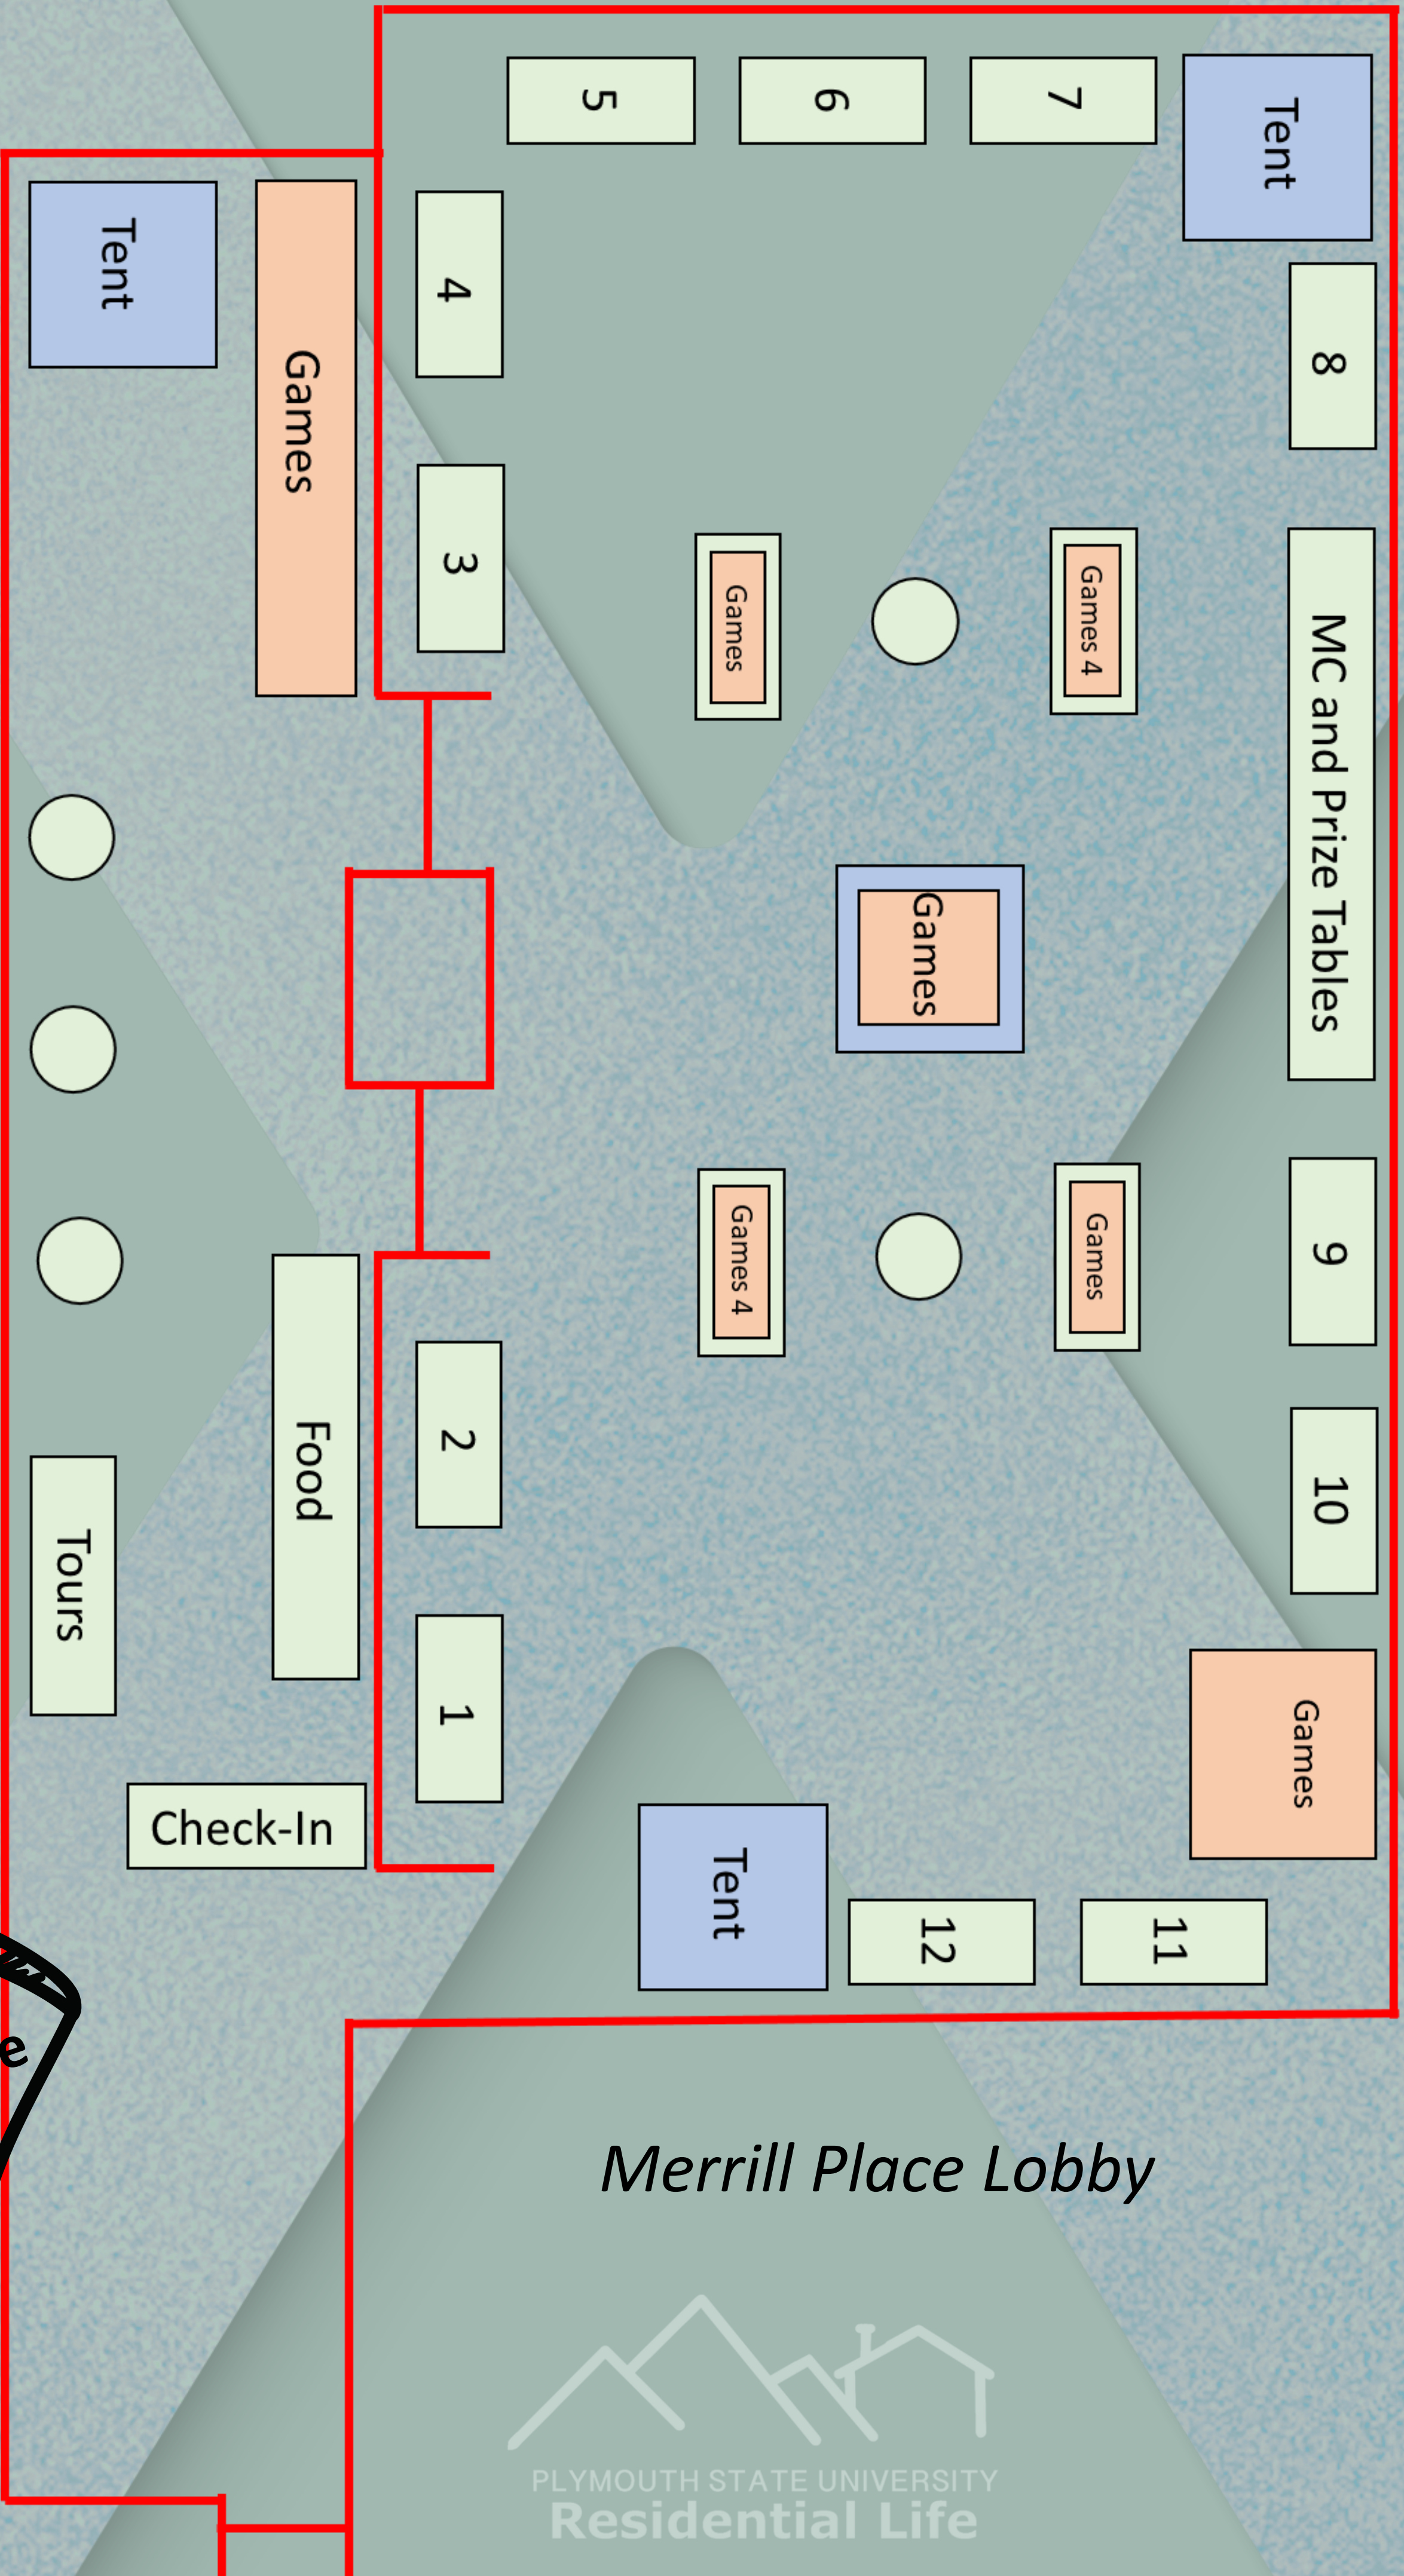

Tips to MaXimize your EXperience

Bring your ID (and a friend!)

Enter Merrill Place Conference Center (side door on Merrill St, not through Merrill Place lobby)

Scan your ID and receive passport and raffle ticket for door prizes*

Visit all of the tables to learn about the housing selection process. Pro Tip: Take pictures as reminders of important dates and steps

Ask questions and engage at each table to collect all 12 passport stamps

Bring completed passport to the tour meet-up table in the lobby. Make sure your name and ID are included so you are eligible for one of our grand prizes

Tour PULSE communities including Merrill Place, Langdon Woods, Mary Lyon, Student Apartments

X-Travaganza Event Map

Merrill Street

Merrill Place Lobby